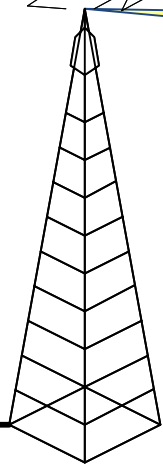

TX1: 140.01875 MHz
RX1: 145.01875MHz

TX1: 145.01875 MHz
RX1: 140.01875MHz
One Ant through Duplexer?

Preferably Mobile
repeater

Radio 1, Configured as Fixed Radio or
Base radio connected to Yagi
Radio 2 Configured as Repeater to cover
the entire Shadow region connected to Omni

Coax Cables

Repeater 1

Power Supply/Charger

TX2: 145.51875 MHz
RX2: 140.51875MHz
One Ant through Duplexer?

Shadow Area

CH2

Mobile Radio

CH1