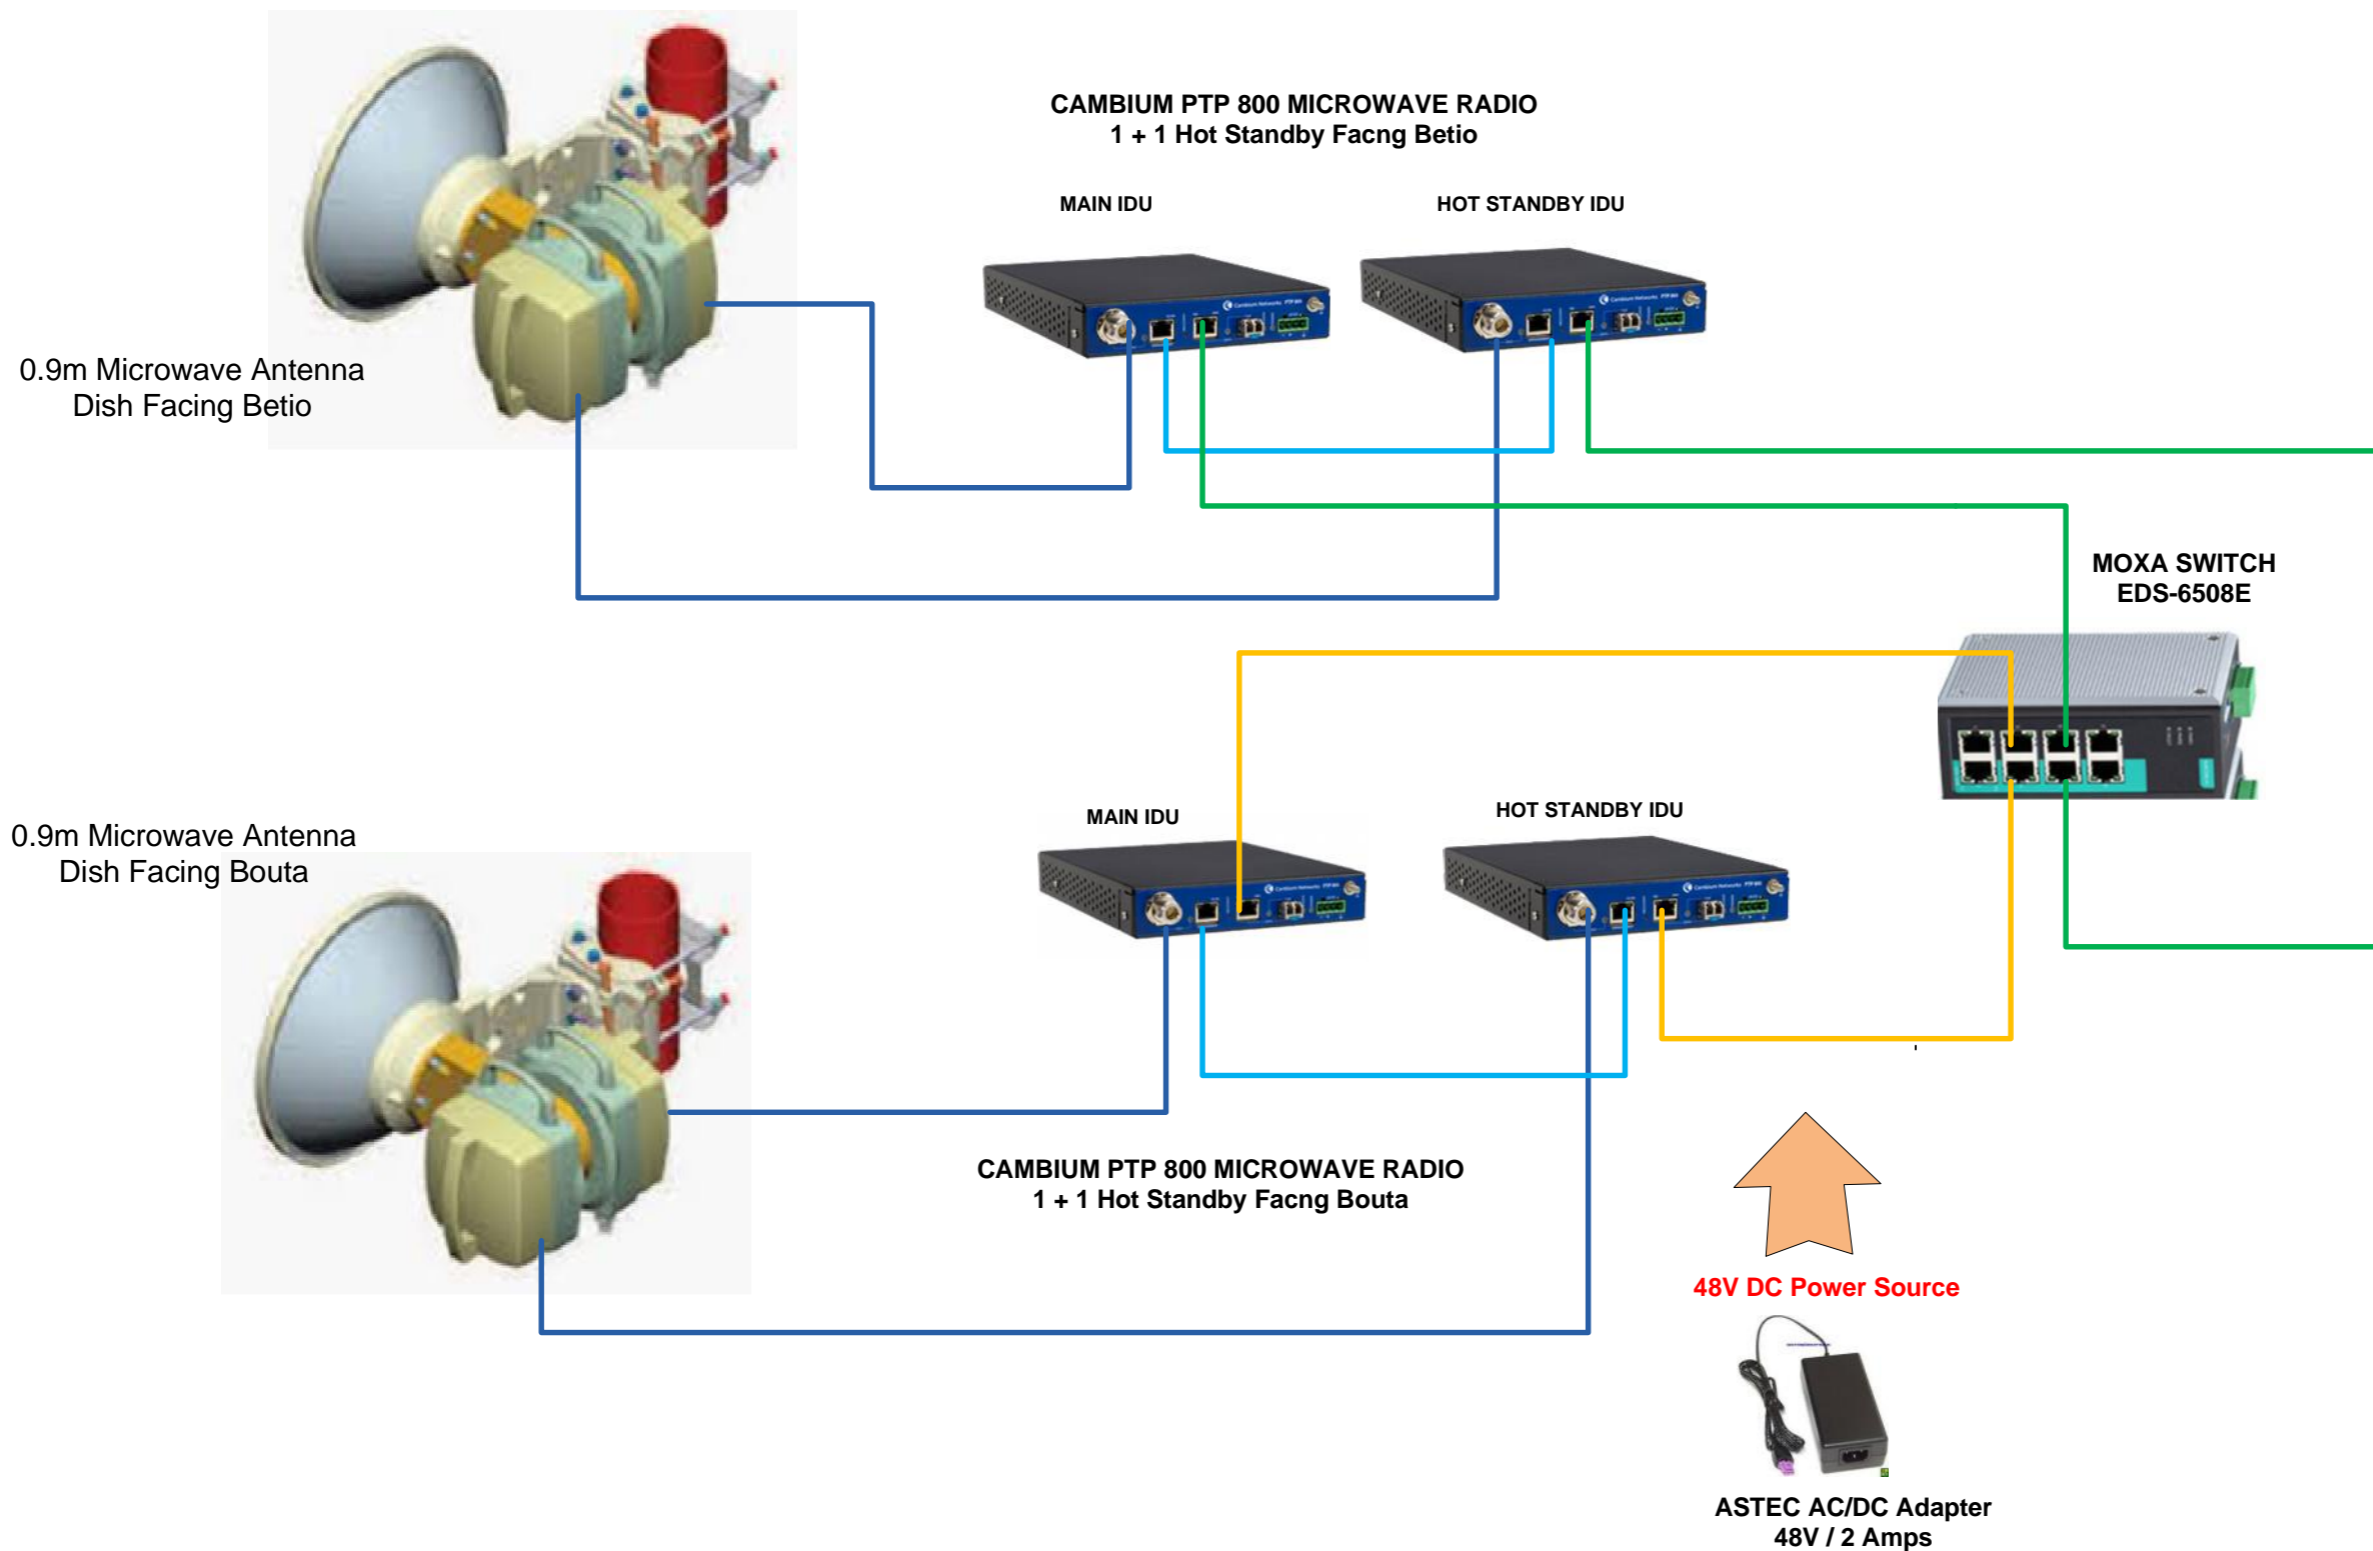

Wireless Innovation Solution Inc.
Design | Supply | Integration | Installation | ITS | Consultation

AMBO NETWORK AS BUILT PLAN

MOEL TRADING COMPANY

Moel Trading House
Betio, Tarawa, REPUBLIC OF KIRIBATI
Ph: +686 26050, 25000, 26654 Fax: +686 26074,
E-mail: moeltrading@hotmail.com

SHEET NO.

1

DATE:

Ref.no.