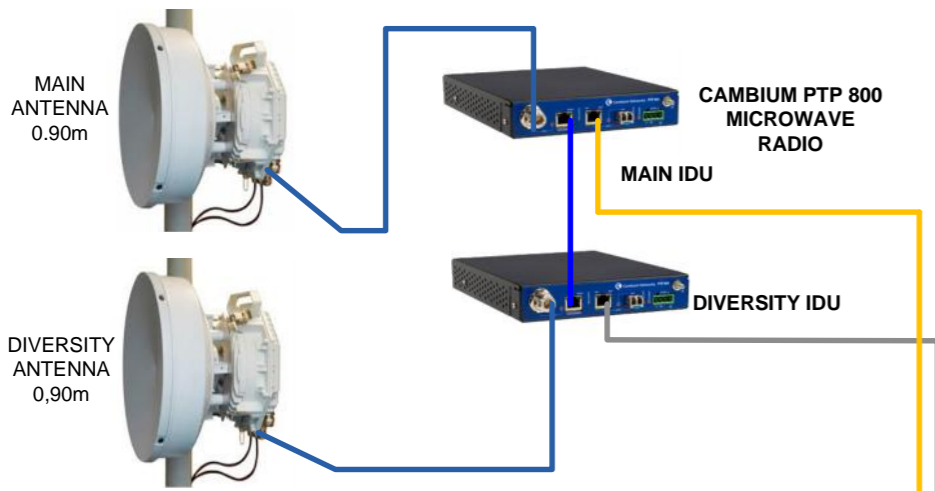

SPACE DIVERSITY MW LINK FACING BOUTA

MW BACK BONE NETWORK

1 + 1 HOT STANDBY MW LINK FOR AMBO

DEKA Uniqy I Deep Cycle Batteries

ABS Satellite 3.7m Antenna Disc

SPACE DIVERSITY MW LINK FACING BETIO
 MAIN ANTENNA 0.90m
 DIVERSITY ANTENNA 0.90m

MICROWAVE RADIO BACK BONE NETWORK

CAMBIUM PTP 800 MICROWAVE RADIO
 MAIN IDU
 DIVERSITY IDU
 1 + 1 HOT STANDBY MW LINK FOR AMBO
 MAIN IDU
 Hot Standby

NEWTEC SATELLITE MODEM

CISCO 1900 SERIES ROUTER

Wi-Client