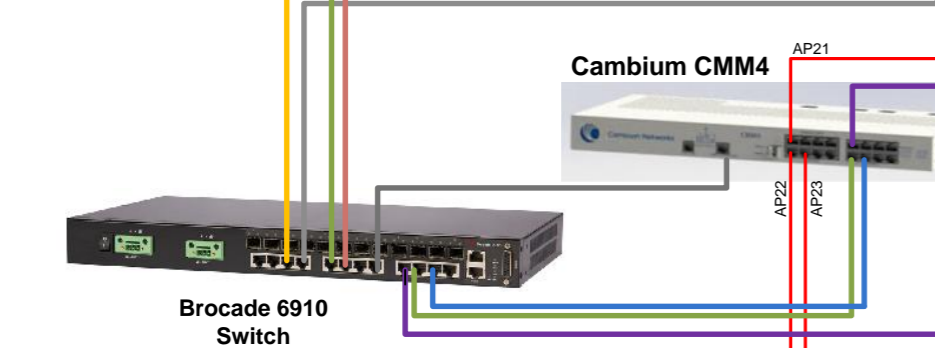

SPACE DIVERSITY MW LINK FACING BOUTA

MW BACK BONE NETWORK

1 + 1 HOT STANDBY MW LINK FOR AMBO

DEKA Uniqy I Deep Cycle Batteries

ABS Satellite 3.7m Antenna Disc

SPACE DIVERSITY MW LINK FACING BETIO
 MAIN ANTENNA 0.90m
 DIVERSITY ANTENNA 0.90m

MICROWAVE RADIO BACK BONE NETWORK

CAMBIUM PTP 800 MICROWAVE RADIO
 MAIN IDU
 DIVERSITY IDU
 1 + 1 HOT STANDBY MW LINK FOR AMBO
 MAIN IDU
 Hot Standby

NEWTEC SATELLITE MODEM

CISCO 1900 SERIES ROUTER

Wi-Client

Wi Direct

Brocade 6910 Switch

ERICSSON WIC 8052

CISCO CATALYST 2950 ROUTER

**Cambium AP21
Color Code 21**

**Cambium AP22
Color Code 22**

**DEKA Uniqy I
Deep Cycle Batteries**
 48V DC Back up Power

48V DC Supply
 New Mar Centurion II
 Power Supply