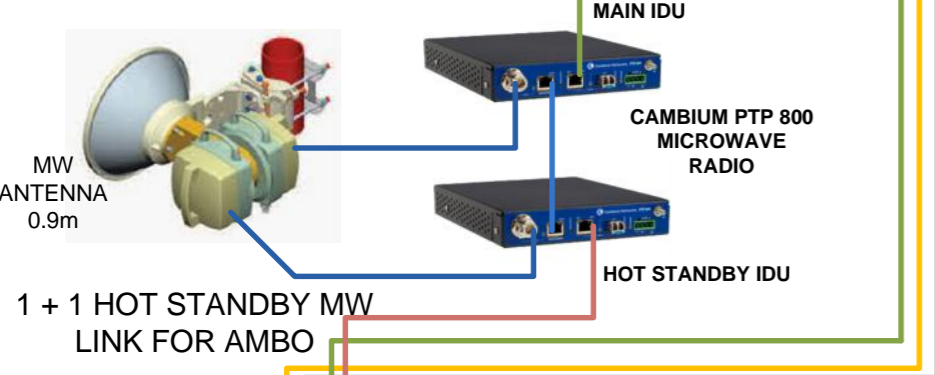

SPACE DIVERSITY MW LINK FACING BOUTA

MW BACK BONE NETWORK

1 + 1 HOT STANDBY MW LINK FOR AMBO

DEKA Uniqy I Deep Cycle Batteries

ABS Satellite 3.7m Antenna Disc

SPACE DIVERSITY MW LINK FACING BETIO
 MAIN ANTENNA 0.90m
 DIVERSITY ANTENNA 0.90m