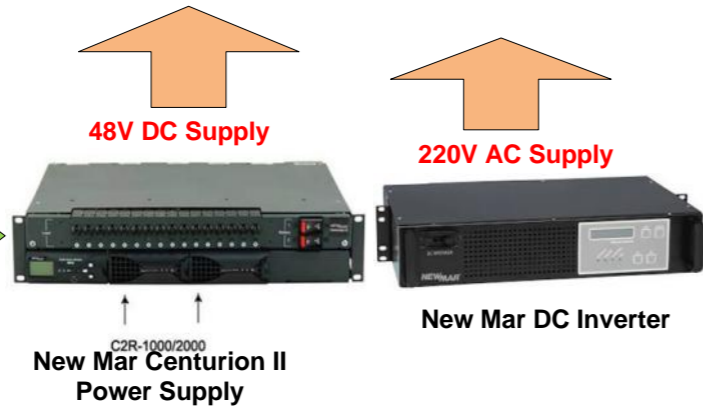

SPACE DIVERSITY MW LINK FACING BOUTA

MW BACK BONE NETWORK

1 + 1 HOT STANDBY MW LINK FOR AMBO

DEKA Uniqy I Deep Cycle Batteries

ABS Satellite 3.7m Antenna Disc

SPACE DIVERSITY MW LINK FACING BETIO
 MAIN ANTENNA 0.90m
 DIVERSITY ANTENNA 0.90m

MICROWAVE RADIO BACK BONE NETWORK

CAMBIUM PTP 800 MICROWAVE RADIO
 MAIN IDU
 DIVERSITY IDU
 1 + 1 HOT STANDBY MW LINK FOR AMBO
 MAIN IDU
 Hot Standby

NEWTEC SATELLITE MODEM

CISCO 1900 SERIES ROUTER

Wi-Client

Wi Direct

Brocade 6910 Switch

ERICSSON WIC 8052

CISCO CATALYST 2950 ROUTER

**Cambium AP21
Color Code 21**

**Cambium AP22
Color Code 22**

**DEKA Uniqy I
Deep Cycle Batteries**
 48V DC Back up Power

48V DC Supply
 New Mar Centurion II
 Power Supply