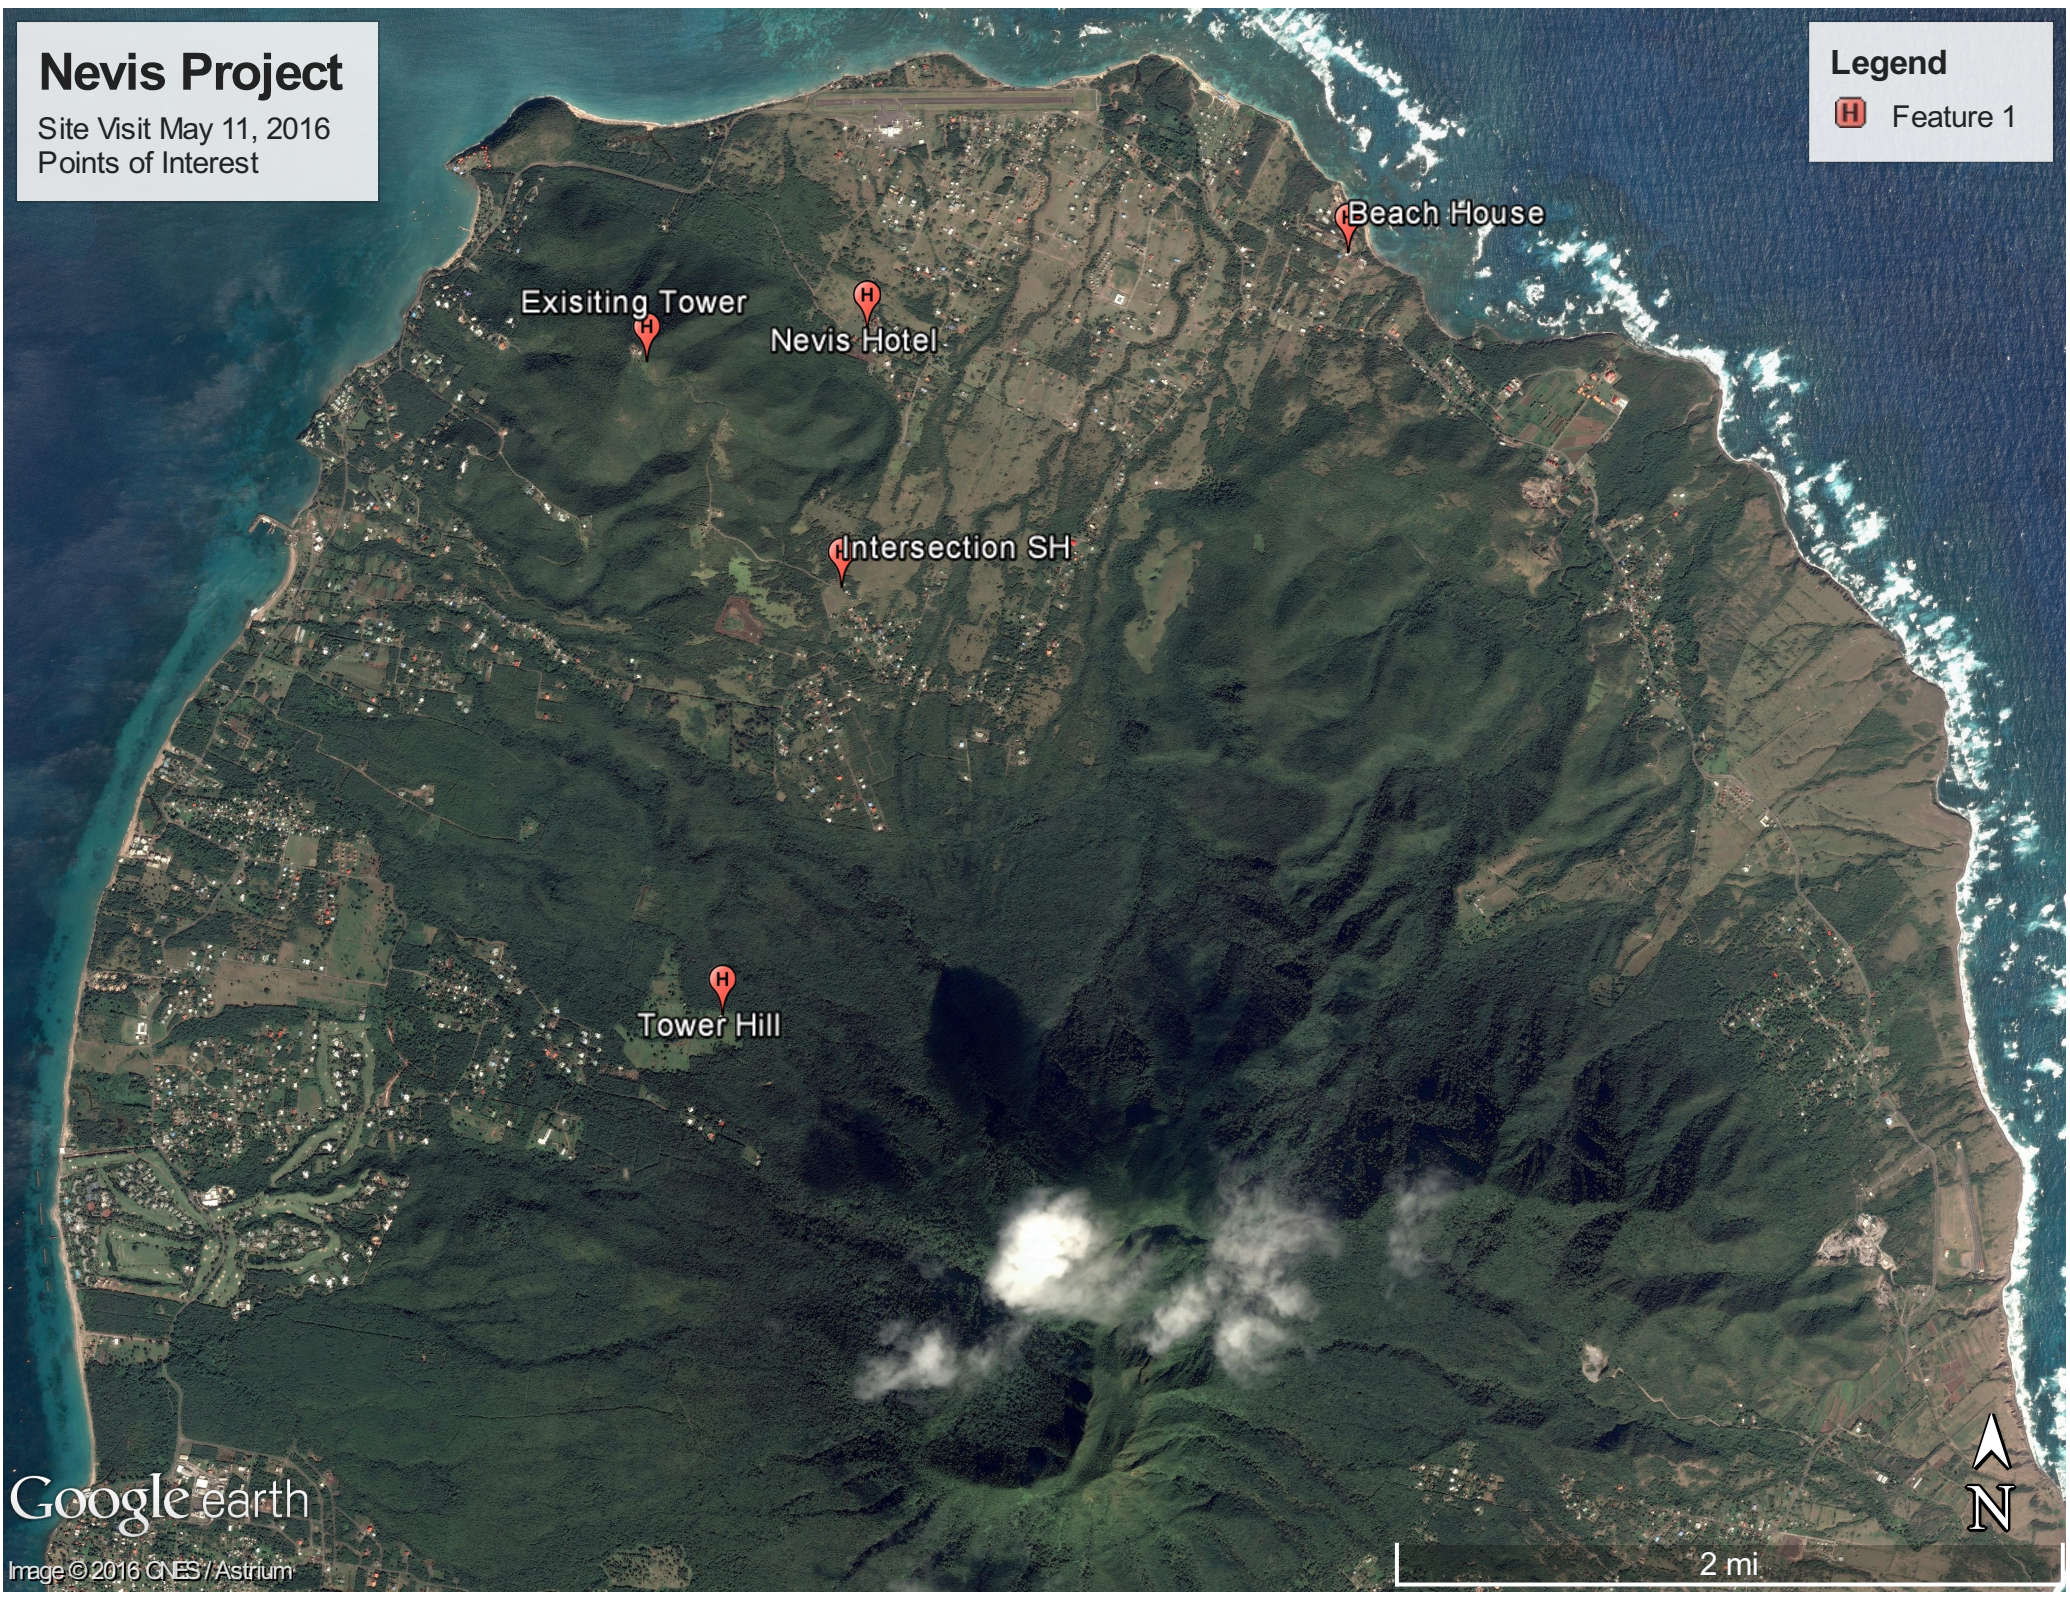

# Nevis Project

Site Visit May 11, 2016  
Points of Interest

## Legend

 Feature 1

Beach House

Existing Tower

Nevis Hotel

Intersection SH

Tower Hill

Google earth

Image © 2016 CNES/Astrium

2 mi